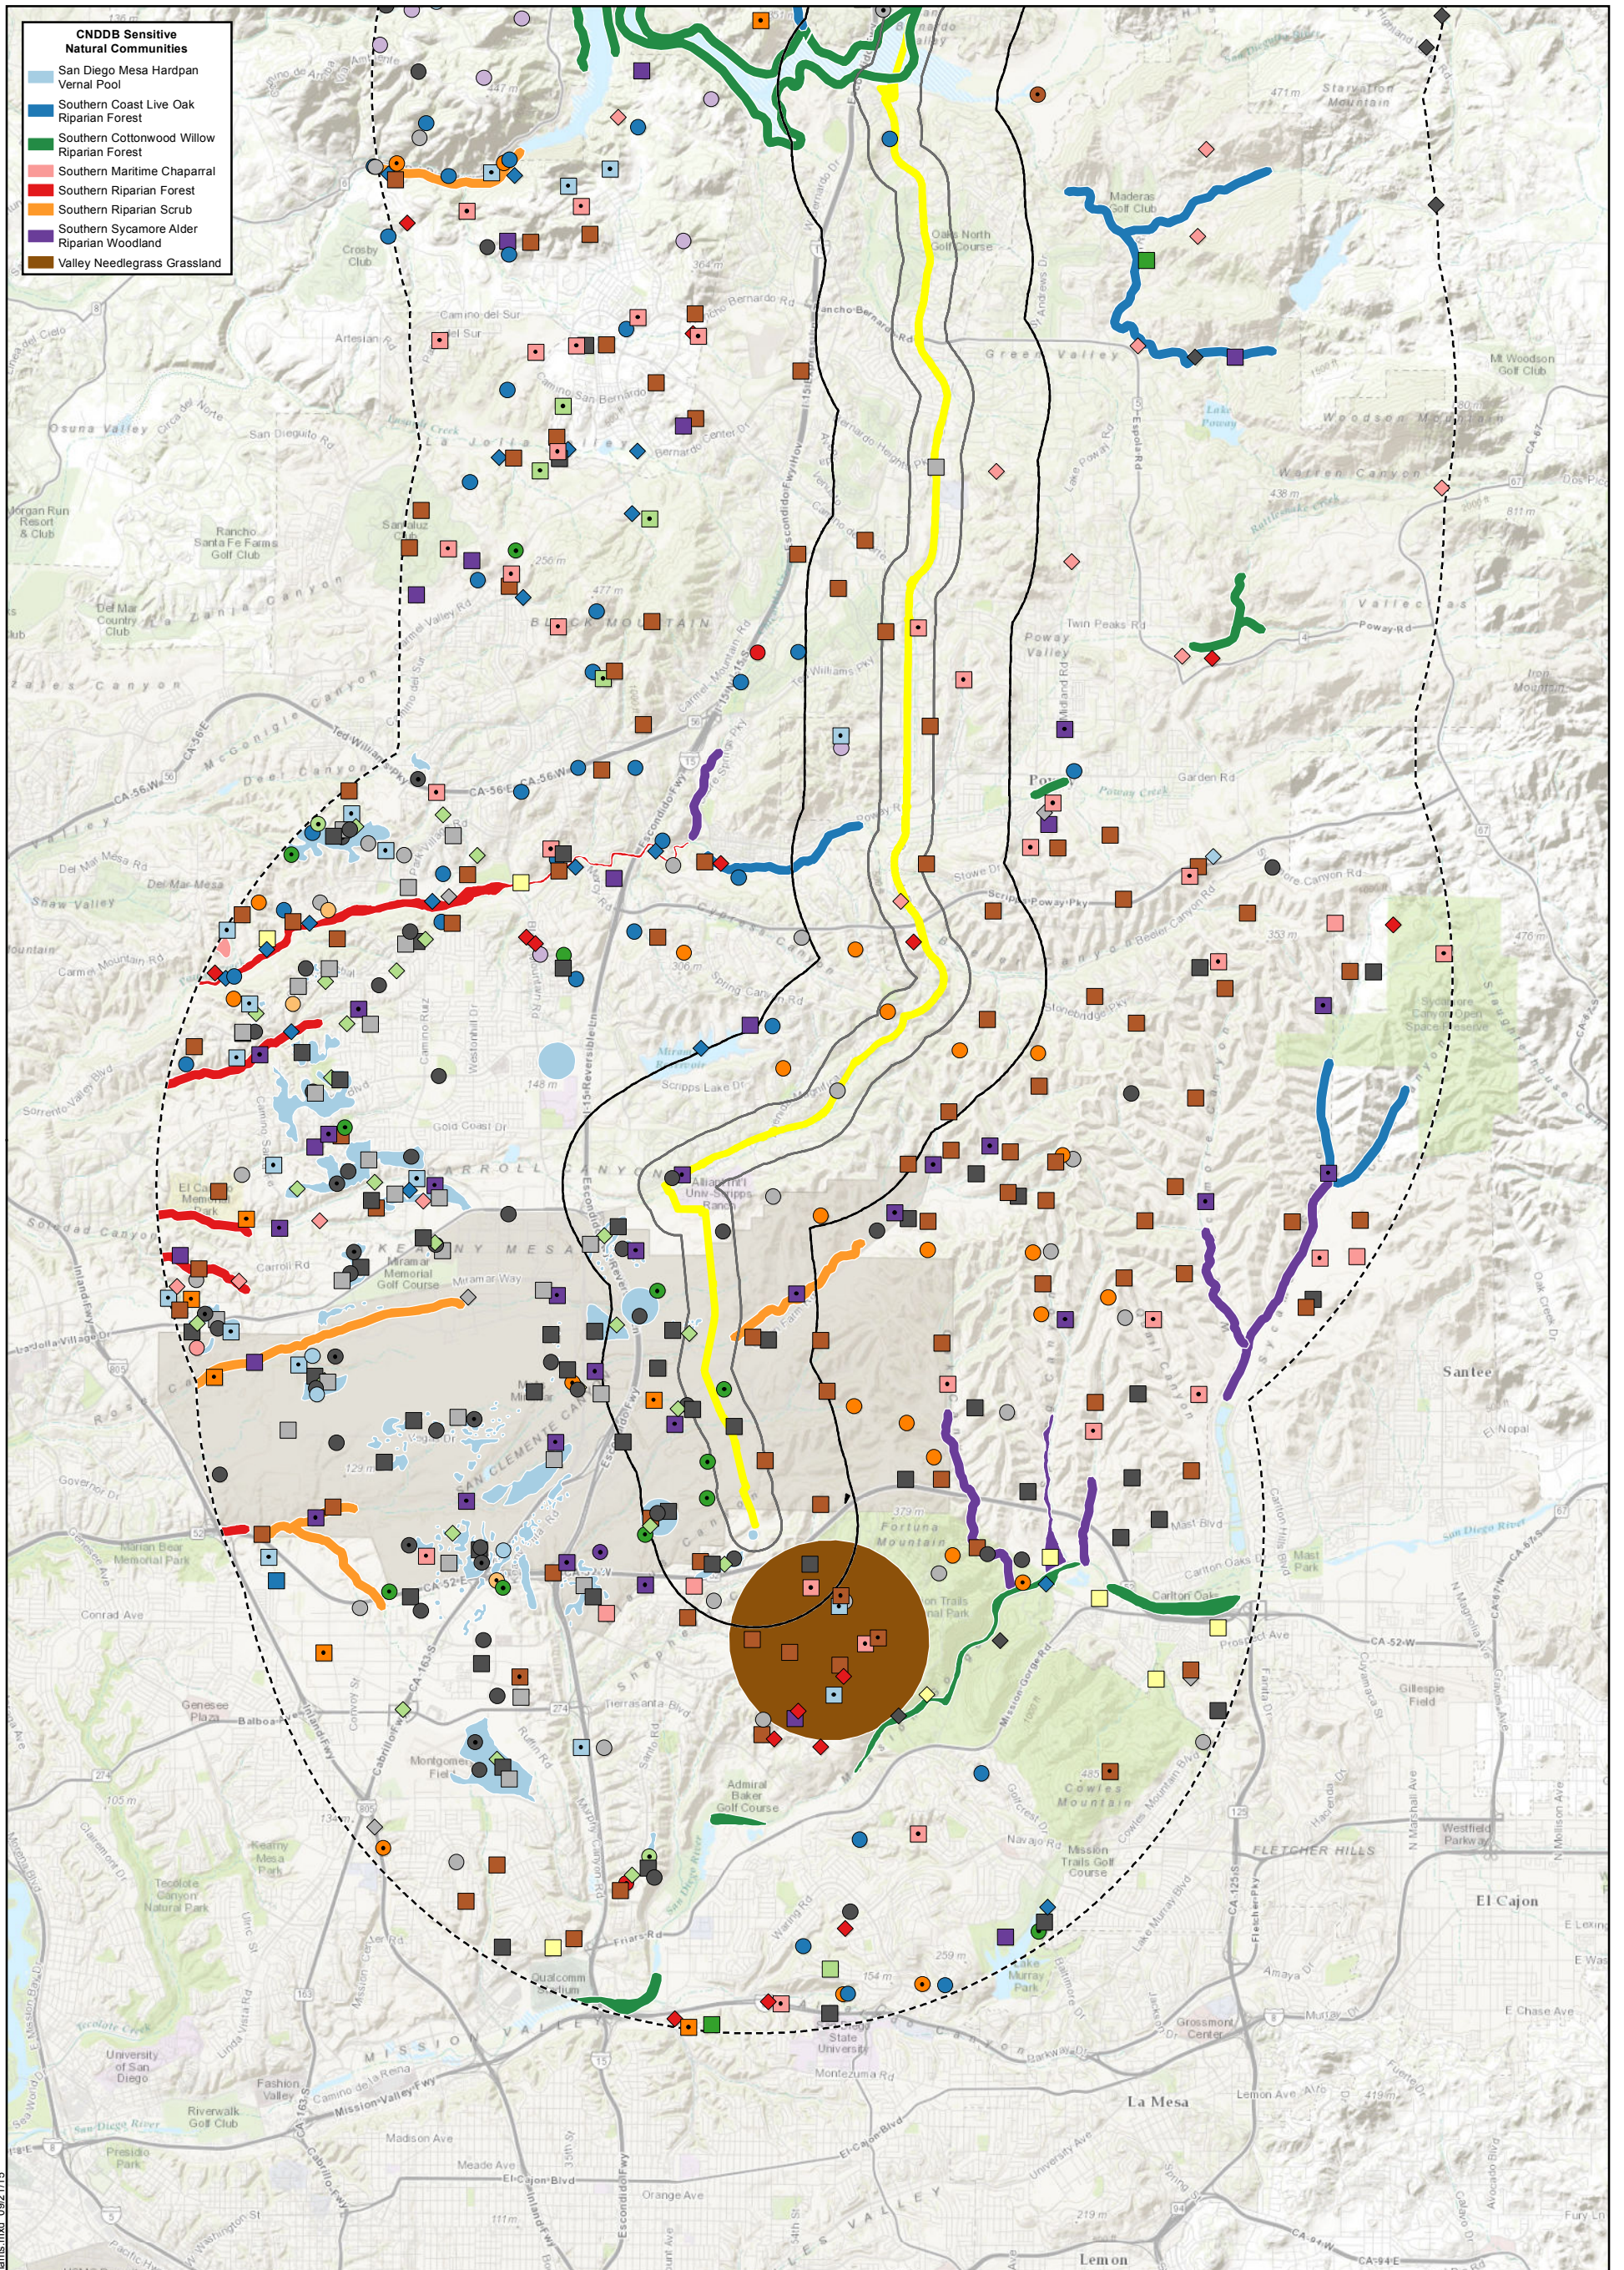

Figure A-3: CNDB Occurrences for Special-Status Plant Species Map 3 of 3

Pipeline Safety & Reliability Project

MXD:BRTR:CNDB - Plants.mxd 09/21/15