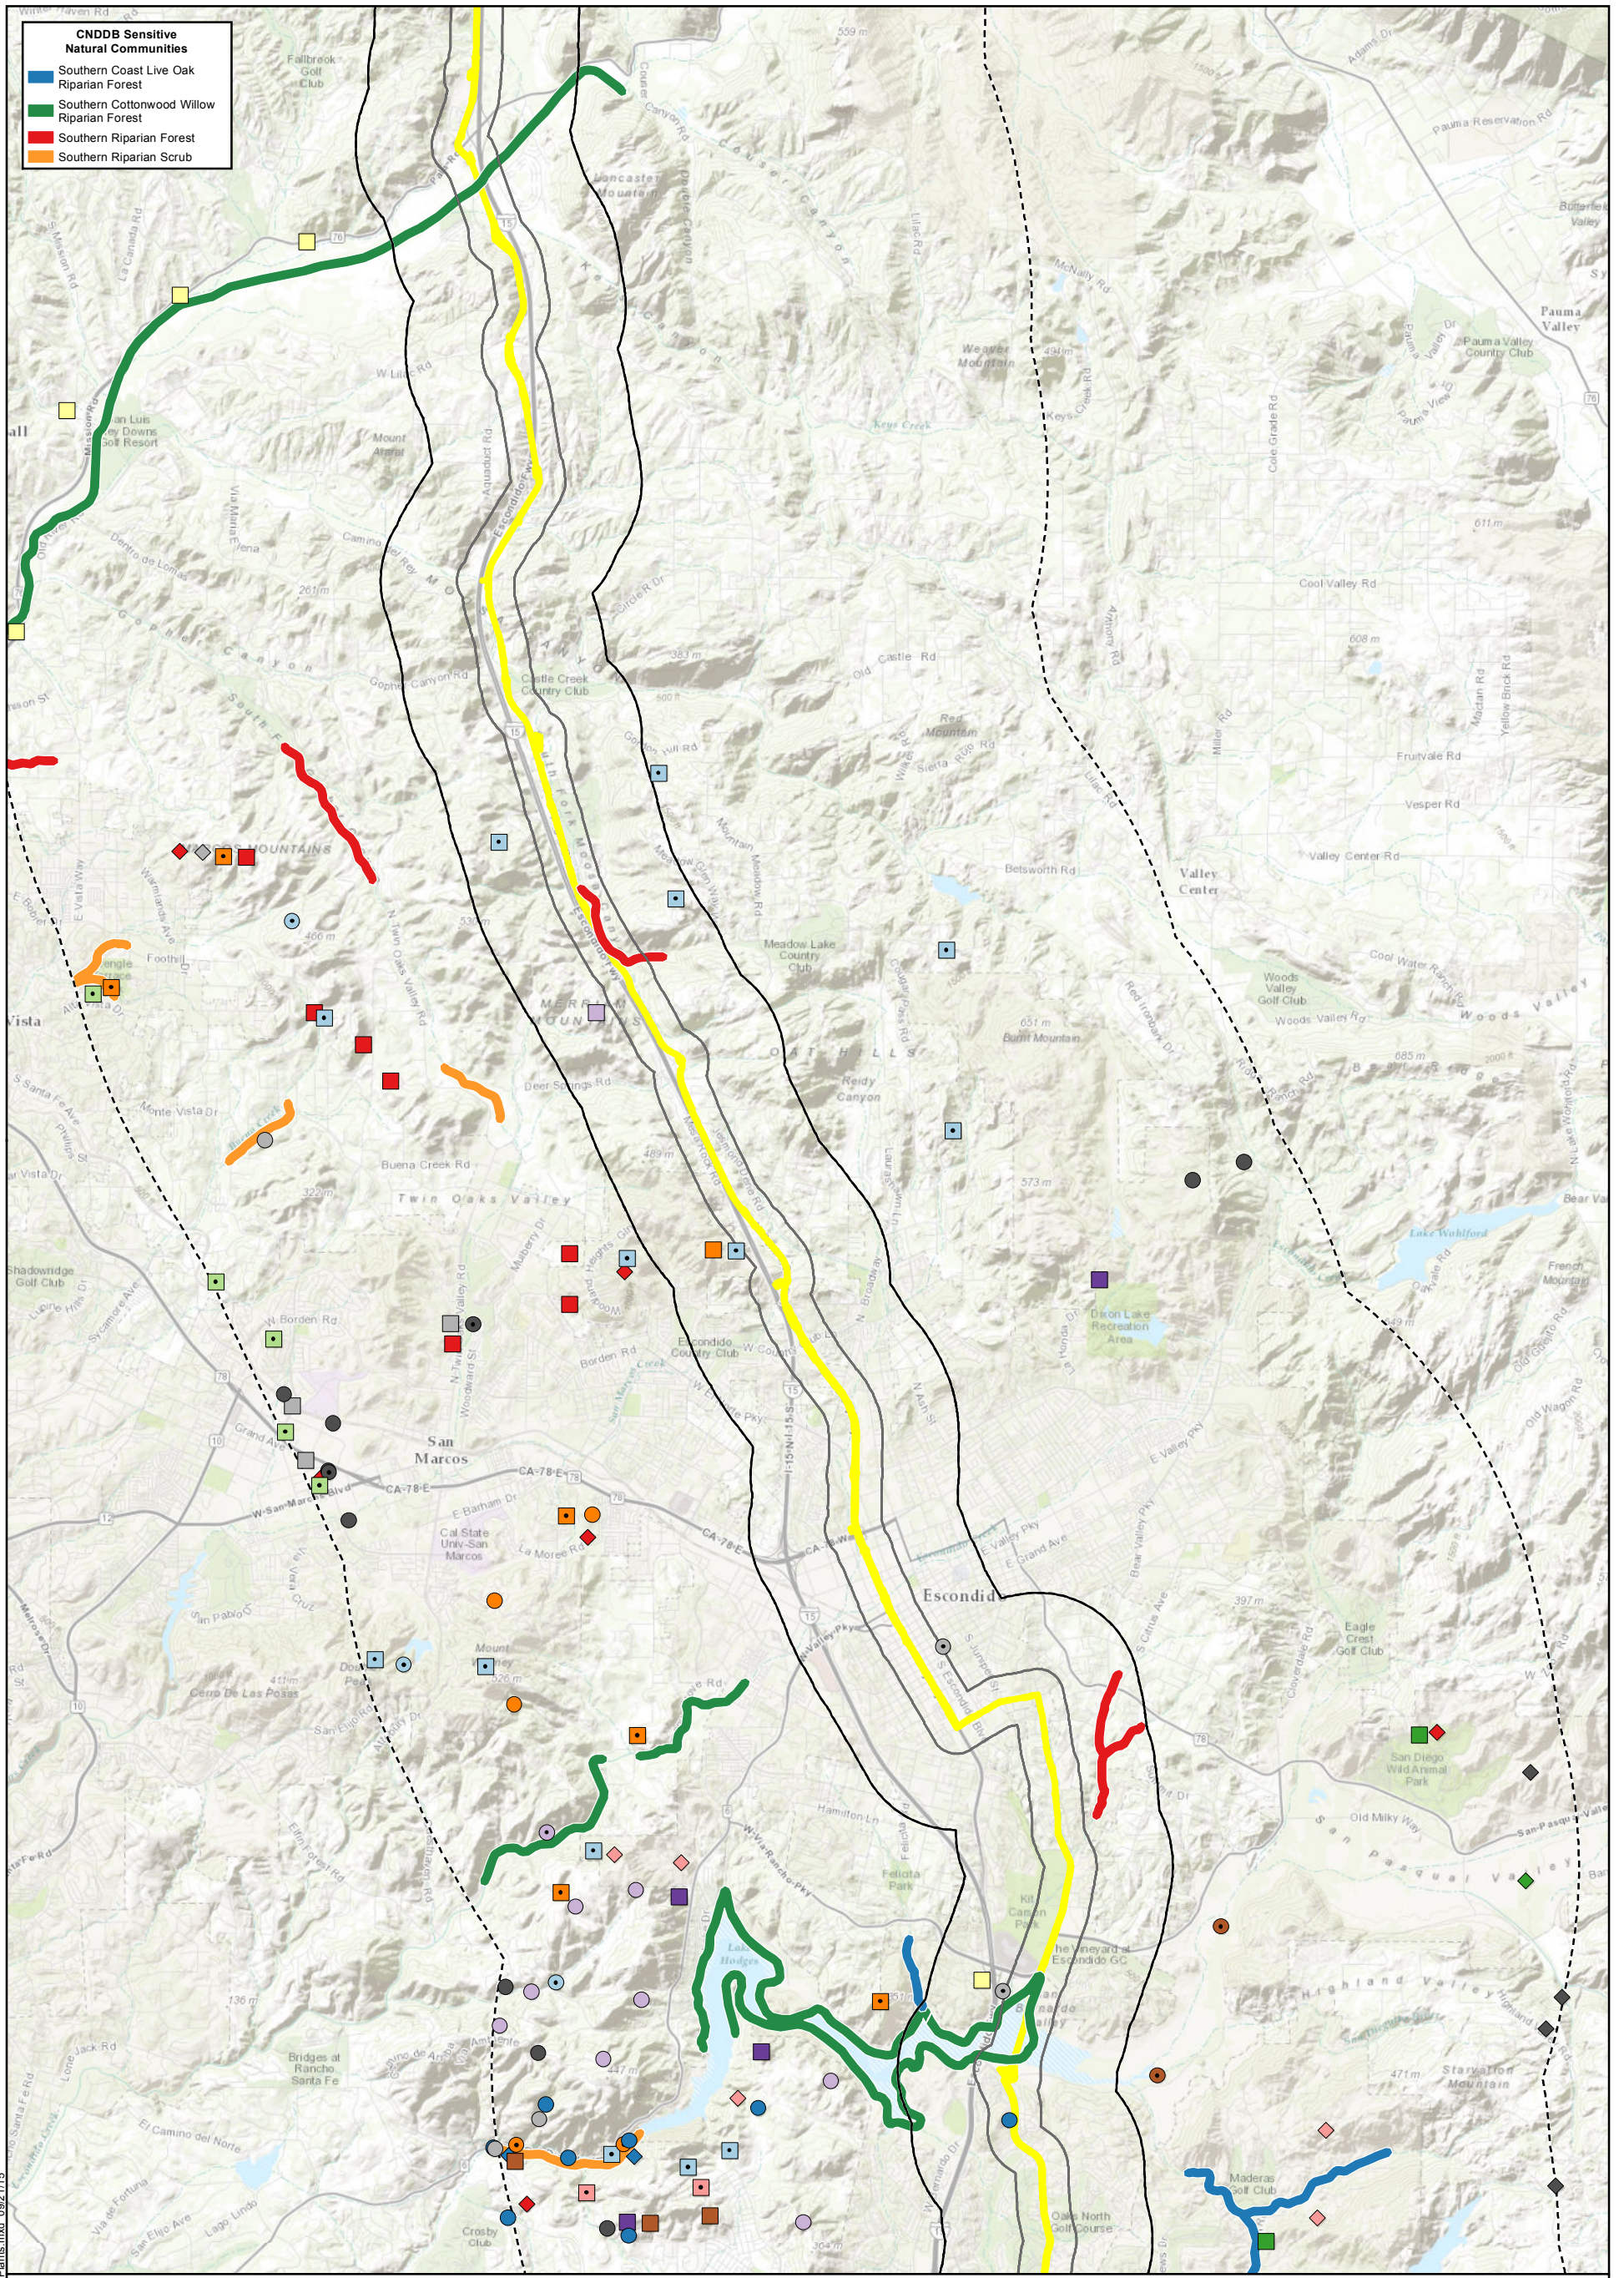

Figure A-3: CNDDB Occurrences for Special-Status Plant Species Map 2 of 3

Pipeline Safety & Reliability Project

0.25-Mile	Del Mar manzanita	Palmer's goldenbush	Robinson's pepper-grass	San Diego marsh-elder	decumbent goldenbush	sea dahlia	summer holy
1-Mile	Encinitas baccharis	Parry's tetracoccus	San Diego ambrosia	San Diego milk-vetch	delicate clarkia	smooth tarplant	thread-leaved brodiaea
5-Miles	Nuttall's scrub oak	Rainbow manzanita	San Diego barrel cactus	San Diego sagewort	felt-leaved monardella	southern tarplant	variegated dudleya
Biological Resource Survey Area	Orcutt's brodiaea	Ramona horkelia	San Diego button-celery	San Diego thorn-mint	purple sternodia	spreading navarretia	wart-stemmed ceanothus
California adolphia